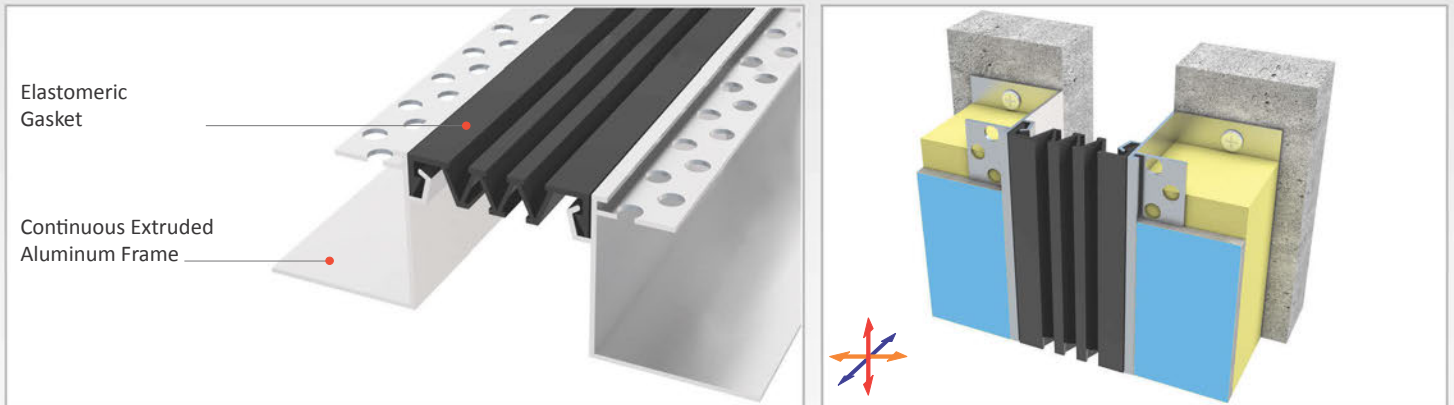

AS A124 flush mounted profile is specially designed for places with insulating board applications and can easily be installed by means of screws to all types of walls. Its ribbed elastomeric gasket gains the profile a remarkable movement ability and slide-in gasket system lets the profile to be used at facades. Profiles up to 150 mm gap are applied with single gasket while the wider ones are with double gaskets joined with a connector profile.

- Application Areas** : Outdoor / Wall
- Ideal for** : Shopping Malls, Airports, Residences, Hospitals, Hotels, Commercial & Public Buildings etc.
- Material** : Mill Finish Aluminum (Anodizing optional), EPDM (Only in Black Color) or TPE Gasket
- Aluminum Alloy** : 6063 AA-USA / EN AW 6063
- Optional Supplies** : Fire Barrier, Waterproof EPDM membrane

* Visuals are representative and the profile configuration may differ depending on the characteristics requested.

LOCATION	MODEL	GAP (Fb) mm	HEIGHT (H) MM	OVERALL WIDTH (B) mm	VISIBLE WIDTH (S) mm	MOVEMENT (W) mm	LOAD CAPACITY	STANDARD LENGTH (mt)
Wall to Wall	AS A124-030	30	47 / 57	120	38	+10 / - 6	N/A	3
	AS A124-050	50	47 / 57	140	58	+20 / -15	N/A	3
	AS A124-080	80	47 / 57	170	88	+40 / -30	N/A	3
	AS A124-100	100	47 / 57	190	108	+20 / -50	N/A	3
	AS A124-150	150	47 / 57	240	158	+30 / -80	N/A	3
	AS A124-200	200	47 / 57	290	208	+40 / -100	N/A	3
	AS A124-200M	200	47 / 57	290	208	+40 / -100	N/A	3

Note: Please ask for different sizes

Profil No Profile Number	AS A124 030	AS A124 030K
Açıklık (Fb) mm Gap (Fb) mm	30	30
Yükseklik (H) mm Coating thickness (H) mm	47	47
Hareket Kapasitesi (W) mm Movement capacity (W) mm approx	+10/-6	+10/-6
Renk Color	Alüminyum: Natürel, Fitiller: Siyah, gri,diğer Aluminium: Natural,Inserts:Black,gre,y,others	
Malzeme Material	Alüminyum, EPDM Kauçuk(siyah),Termoplastik Kauçuk (gri ve diğer) Aluminum, EPDM Rubber(black),Thermoplastic Rubber (grey and others)	
Standart Uzunluk (m) Standard Length (m)	3	