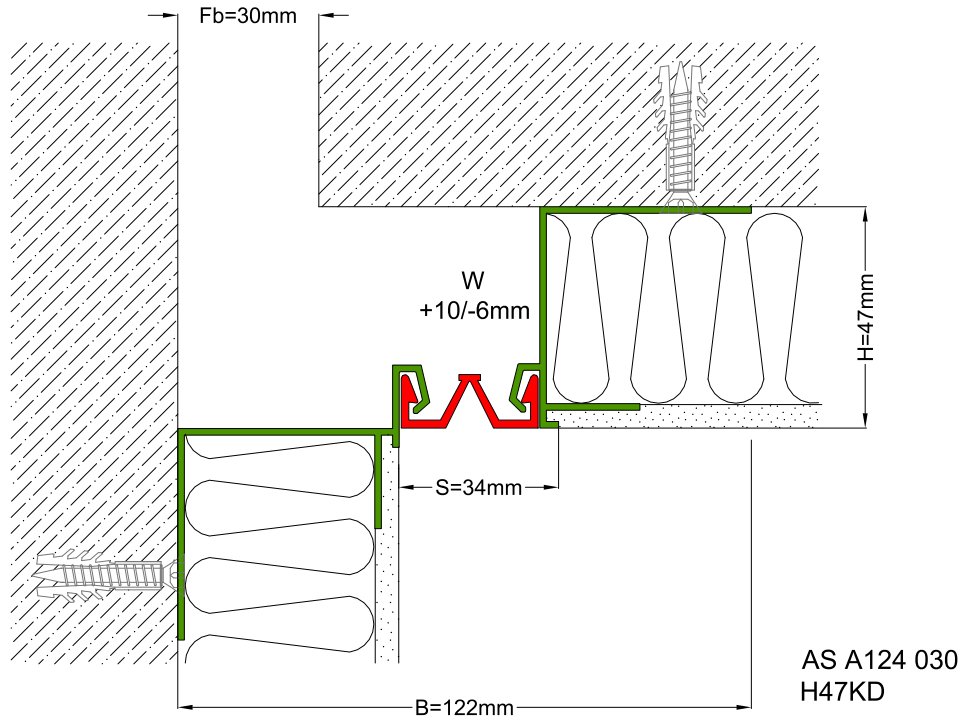

AS A124 flush mounted profile is specially designed for places with insulating board applications and can easily be installed by means of screws to all types of walls. Its ribbed elastomeric gasket gains the profile a remarkable movement ability and slide-in gasket system lets the profile to be used at facades. Profiles up to 150 mm gap are applied with single gasket while the wider ones are with double gaskets joined with a connector profile.

* Visuals are representative and the profile configuration may differ depending on the characteristics requested.

LOCATION	MODEL	GAP (Fb) mm	HEIGHT (H) MM	OVERALL WIDTH (B) mm	VISIBLE WIDTH (S) mm	MOVEMENT (W) mm	LOAD CAPACITY	STANDARD LENGTH (mt)
Wall to Wall	AS A124-030	30	47 / 57	120	38	+10 / - 6	N/A	3
	AS A124-050	50	47 / 57	140	58	+20 / -15	N/A	3
	AS A124-080	80	47 / 57	170	88	+40 / -30	N/A	3
	AS A124-100	100	47 / 57	190	108	+20 / -50	N/A	3
	AS A124-150	150	47 / 57	240	158	+30 / -80	N/A	3
	AS A124-200	200	47 / 57	290	208	+40 / -100	N/A	3
	AS A124-200M	200	47 / 57	290	208	+40 / -100	N/A	3

Note: Please ask for different sizes

Profil No Profile Number	AS A124 030	AS A124 030K
Açıklık (Fb) mm Gap (Fb) mm	30	30
Yükseklik (H) mm Coating thickness (H) mm	47	47
Hareket Kapasitesi (W) mm Movement capacity (W) mm approx	+10/-6	+10/-6
Renk Color	Alüminyum: Natürel, Fitiller: Siyah, gri,diğer Aluminium: Natural,Inserts:Black,gre,y,others	
Malzeme Material	Alüminyum, EPDM Kauçuk(siyah),Termoplastik Kauçuk (gri ve diğer) Aluminum, EPDM Rubber(black),Thermoplastic Rubber (grey and others)	
Standart Uzunluk (m) Standard Length (m)	3	