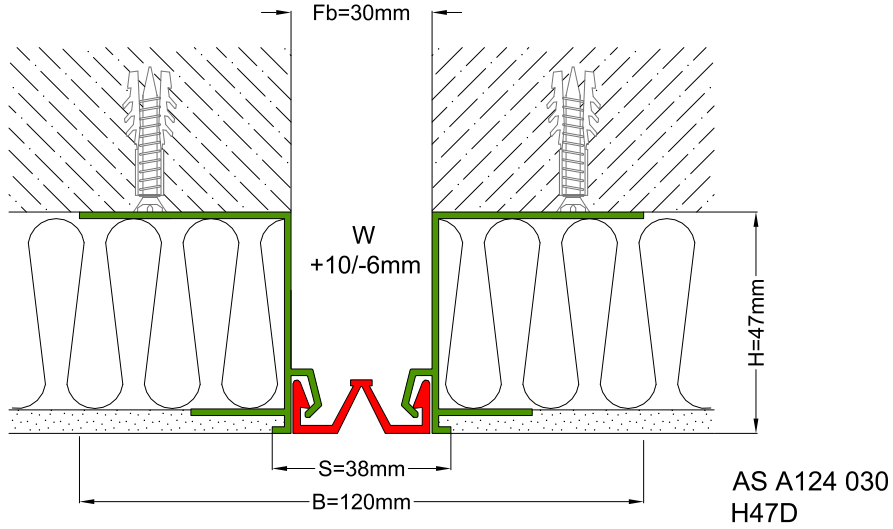

AS A124 flush mounted profile is specially designed for places with insulating board applications and can easily be installed by means of screws to all types of walls. Its ribbed elastomeric gasket gains the profile a remarkable movement ability and slide-in gasket system lets the profile to be used at facades. Profiles up to 150 mm gap are applied with single gasket while the wider ones are with double gaskets joined with a connector profile.

* Visuals are representative and the profile configuration may differ depending on the characteristics requested.

LOCATION	MODEL	GAP (Fb) mm	HEIGHT (H) MM	OVERALL WIDTH (B) mm	VISIBLE WIDTH (S) mm	MOVEMENT (W) mm	LOAD CAPACITY	STANDARD LENGTH (mt)
Wall to Wall	AS A124-030	30	47 / 57	120	38	+10 / - 6	N/A	3
	AS A124-050	50	47 / 57	140	58	+20 / -15	N/A	3
	AS A124-080	80	47 / 57	170	88	+40 / -30	N/A	3
	AS A124-100	100	47 / 57	190	108	+20 / -50	N/A	3
	AS A124-150	150	47 / 57	240	158	+30 / -80	N/A	3
	AS A124-200	200	47 / 57	290	208	+40 / -100	N/A	3
	AS A124-200M	200	47 / 57	290	208	+40 / -100	N/A	3

Note: Please ask for different sizes

Profil No Profile Number	AS A124 030	AS A124 030K
Açıklık (Fb) mm Gap (Fb) mm	30	30
Yükseklik (H) mm Coating thickness (H) mm	47	47
Hareket Kapasitesi (W) mm Movement capacity (W) mm approx	+10/-6	+10/-6
Renk Color	Alüminyum: Natürel, Fitiller: Siyah, gri,diğer Aluminium: Natural,Inserts:Black,gre,y,others	
Malzeme Material	Alüminyum, EPDM Kauçuk(siyah),Termoplastik Kauçuk (gri ve diğer) Aluminum, EPDM Rubber(black),Thermoplastic Rubber (grey and others)	
Standart Uzunluk (m) Standard Length (m)	3	