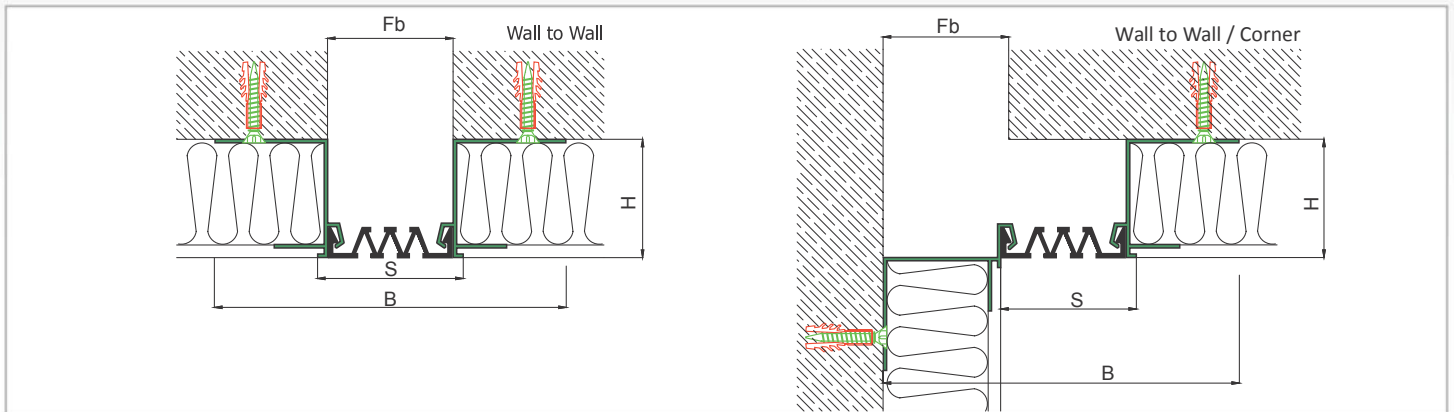

AS A124 flush mounted profile is specially designed for places with insulating board applications and can easily be installed by means of screws to all types of walls. Its ribbed elastomeric gasket gains the profile a remarkable movement ability and slide-in gasket system lets the profile to be used at facades. Profiles up to 150 mm gap are applied with single gasket while the wider ones are with double gaskets joined with a connector profile.

- Application Areas** : Outdoor / Wall
- Ideal for** : Shopping Malls, Airports, Residences, Hospitals, Hotels, Commercial & Public Buildings etc.
- Material** : Mill Finish Aluminum (Anodizing optional), EPDM (Only in Black Color) or TPE Gasket
- Aluminum Alloy** : 6063 AA-USA / EN AW 6063
- Optional Supplies** : Fire Barrier, Waterproof EPDM membrane

* Visuals are representative and the profile configuration may differ depending on the characteristics requested.

LOCATION	MODEL	GAP (Fb) mm	HEIGHT (H) MM	OVERALL WIDTH (B) mm	VISIBLE WIDTH (S) mm	MOVEMENT (W) mm	LOAD CAPACITY	STANDARD LENGTH (mt)
Wall to Wall	AS A124-030	30	47 / 57	120	38	+10 / - 6	N/A	3
	AS A124-050	50	47 / 57	140	58	+20 / -15	N/A	3
	AS A124-080	80	47 / 57	170	88	+40 / -30	N/A	3
	AS A124-100	100	47 / 57	190	108	+20 / -50	N/A	3
	AS A124-150	150	47 / 57	240	158	+30 / -80	N/A	3
	AS A124-200	200	47 / 57	290	208	+40 / -100	N/A	3
	AS A124-200M	200	47 / 57	290	208	+40 / -100	N/A	3

Note: Please ask for different sizes

Profil No Profile Number	AS A124 030	AS A124 030K
Açıklık (Fb) mm Gap (Fb) mm	30	30
Yükseklik (H) mm Coating thickness (H) mm	47	47
Hareket Kapasitesi (W) mm Movement capacity (W) mm approx	+10/-6	+10/-6
Renk Color	Alüminyum: Natürel, Fitiller: Siyah, gri,diğer Aluminium: Natural,Inserts:Black,gre,y,others	
Malzeme Material	Alüminyum, EPDM Kauçuk(siyah),Termoplastik Kauçuk (gri ve diğer) Aluminum, EPDM Rubber(black),Thermoplastic Rubber (grey and others)	
Standart Uzunluk (m) Standard Length (m)	3	